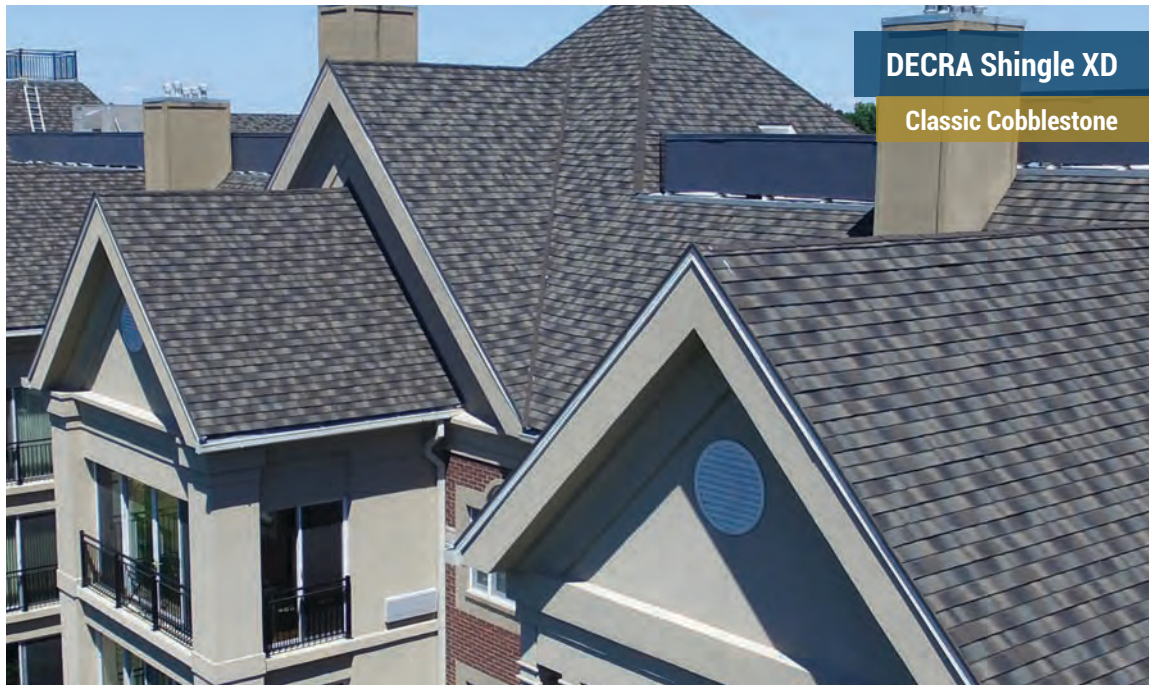

DECRA Shingle XD

Classic Cobblestone