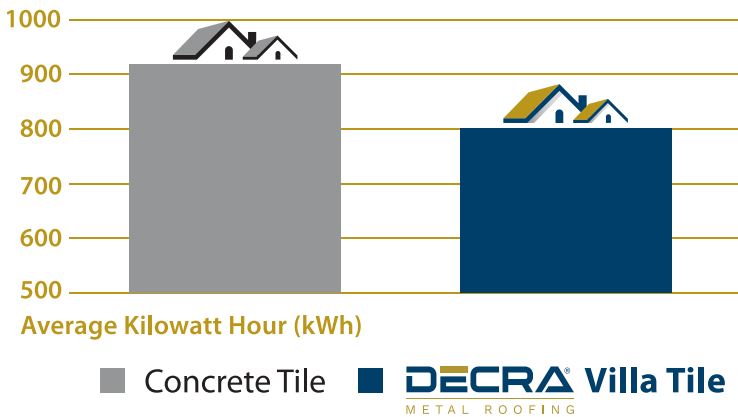

=

TRADITIONAL ROOF

TRADITIONAL ROOF

TRADITIONAL ROOF

PROVEN HISTORY OF SURVIVING HARSH CONDITIONS

DECRA's roofing systems have excelled through some of the harshest weather conditions around the world for over 60 years. DECRA's interlocking panels are strong and non-combustible (Class A fire-rated), and they are covered by a transferable Lifetime Limited Warranty, including peace-of-mind coverage for winds up to 120 mph and is class IV impact resistant.

A DECRA roof is durable, freeze-thaw resistant, and will offer richness and beauty to enhance your home. For style and protection, DECRA is the obvious choice.

BENEFIT FROM ABOVE SHEATHING VENTILATION (ASV): DECRA Metal Roofing panels create an airspace between the panel and the roof deck thereby mitigating the amount of heat transferred into the structure so it remains cooler in the summer and reduces ice damming in the winter.

COOL ROOFING — LITERALLY

A DECRA family lowered its kilowatt use by 15%, simply by installing a DECRA Villa Tile roofing system.

ENERGY SAVED BY SWITCHING FROM CONCRETE TILE TO DECRA VILLA TILE

“This spring was much hotter than last year, but we used our air conditioning much less. Clearly, our house has stayed cooler with the addition of our DECRA roof.”