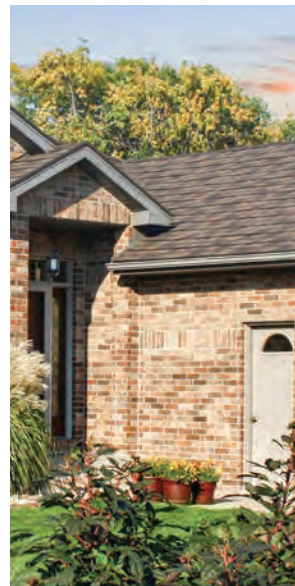

CLASSIC
COBBLESTONE

MIDNIGHT ECLIPSE

NATURAL SLATE

OLD HICKORY

WOODLAND GREEN*

*Please note these colors are MTO (made to order) and production times may be extended.

DECRA Shingle XD

Old Hickory