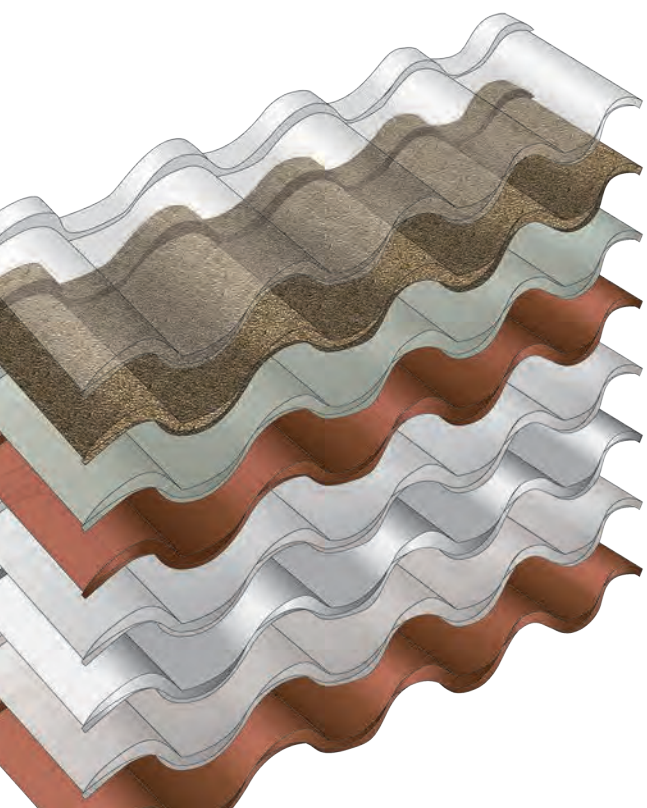

DECRA[®]
METAL ROOFING

DECRA Villa Tile

Capri Clay

BEAUTY THAT CAPTIVATES.
STRENGTH THAT PROTECTS.

The #1 Performing Roof to Protect Your Home.

ROOFING WITH STYLE AND SUBSTANCE

A perfect blend of over 60 years of research and practical experience, DECRA's product lines offer the ultimate in style, performance and engineering design. You'll be the absolute envy of your neighborhood.

ENGINEERED TO PROTECT

The strength and durability of a DECRA roof is combined with the versatile good looks of a tile, shake or shingle style, all aimed at providing the optimal roof solution. DECRA panels have a unique interlocking design to withstand high winds while adding shear strength.

PEACE OF MIND

Breathtaking designs are what you see at first glance, but underneath are layers of pure protection. A DECRA roof is a piece of beauty that offers peace of mind.

- ✓ Protective Layers Deliver Long Life Performance
- ✓ Lifetime Limited Warranty
- ✓ Class A Fire Rated Material
- ✓ Best In Class Weight-To-Strength Ratio
- ✓ Severe Weather Resistance
- ✓ Class 4 Impact Resistance (Highest Rating)

Capri Clay

DECRA Villa Tile

Rustico Clay

DECRA Villa Tile

Venetian Gold

DECRA VILLA TILE

Classic Elegance of Old Barrel Tile

A unique and premium offering, DECRA Villa Tile features the classic beauty, elegance and architectural detail of an old-world Italian tile. Durable, lightweight and a true barrel tile, Villa Tile outclasses the competition. It's an excellent alternative to clay and concrete tiles, which crack easily and are vulnerable to hail and storm debris impact.