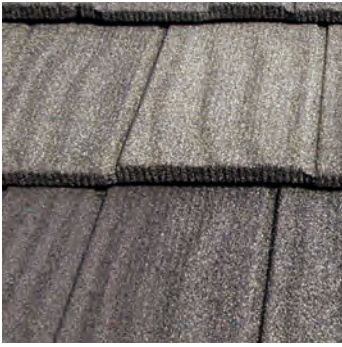

PEACE OF MIND

Breathtaking designs are what you see at first glance, but underneath are layers of pure protection. A DECRA roof is a piece of beauty that offers peace of mind.

- ✓ Protective Layers Deliver Long Life Performance
- ✓ Lifetime Limited Warranty
- ✓ Class A Fire Rated Material
- ✓ Best In Class Weight-To-Strength Ratio
- ✓ Severe Weather Resistance
- ✓ Class 4 Impact Resistance (Highest Rating)

“DECRA is not only a beautiful, durable roof that can withstand storms, but it is an investment into the value of our home. I am proud to be a DECRA roof owner.”

— Steven Sigler, Fairhope, Alabama

DECRA Villa Tile

Capri Clay