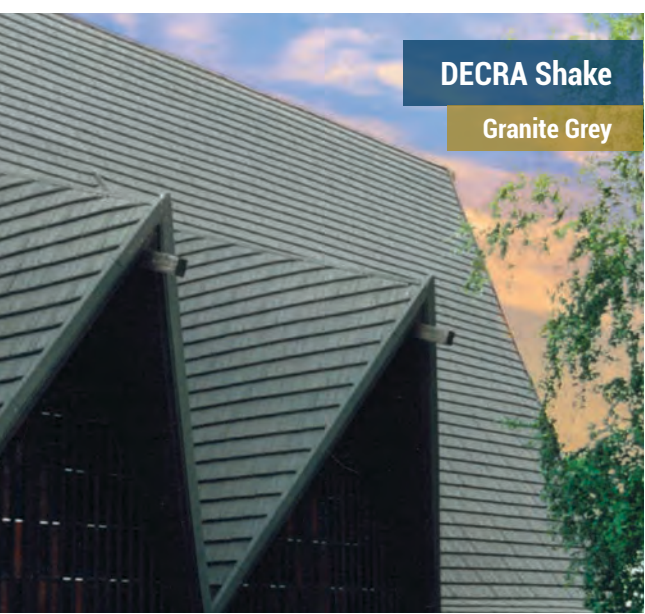

DECRA Shake
Granite Grey