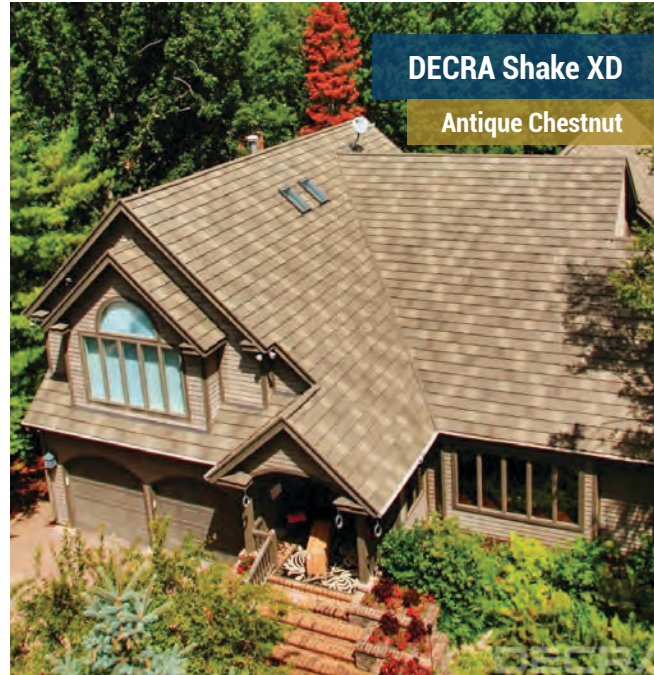

DECRA SHAKE XD®

Classic Beauty of Hand-Split Wood Shake

DECRA Shake XD, emulating the classic beauty and architectural detail of a rustic, hand-split wood shake, has a unique hidden fastening system and is installed direct-to-deck.

*Please note these colors are MTO (made to order) and production times may be extended.