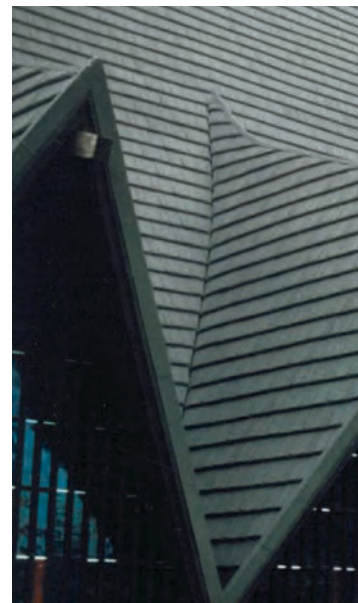

DECRA Shake

Chestnut