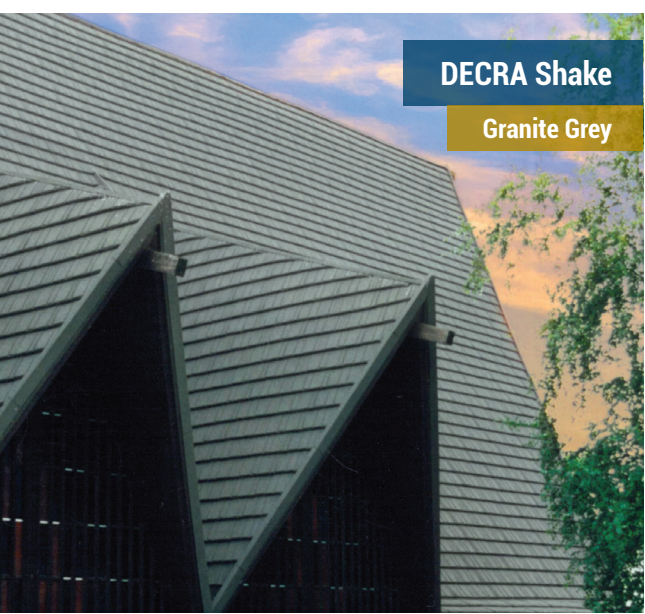

DECRA SHAKE

Beauty and Richness of Cedar Shake

DECRA stone-coated steel shakes provide the same distinctive rich beauty of cedar shakes with the durability to handle anything Mother Nature dishes out.

*Please note these colors are MTO (made to order) and production times may be extended.