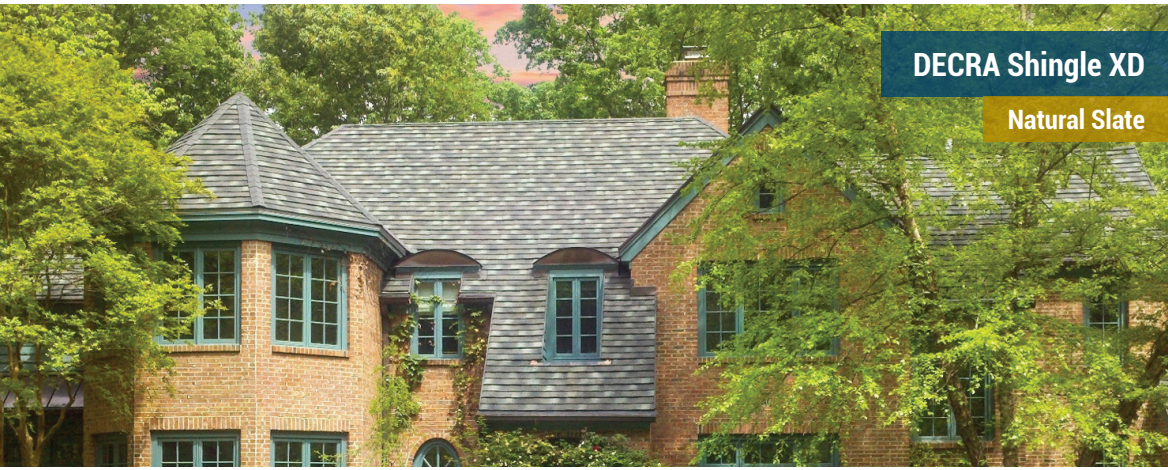

DECRA SHINGLE XD[®]

Shingle at a Fraction of the Weight

DECRA Shingle XD has the rich, bold appearance of a heavyweight architectural shingle at a fraction of the weight. With its thick-cut edges and deep, distinctive shadow lines, DECRA Shingle XD provides greater dimensionality and a robust appearance. This profile adds the aesthetics of wood shingles without the ongoing maintenance that comes with a conventional wood roof.