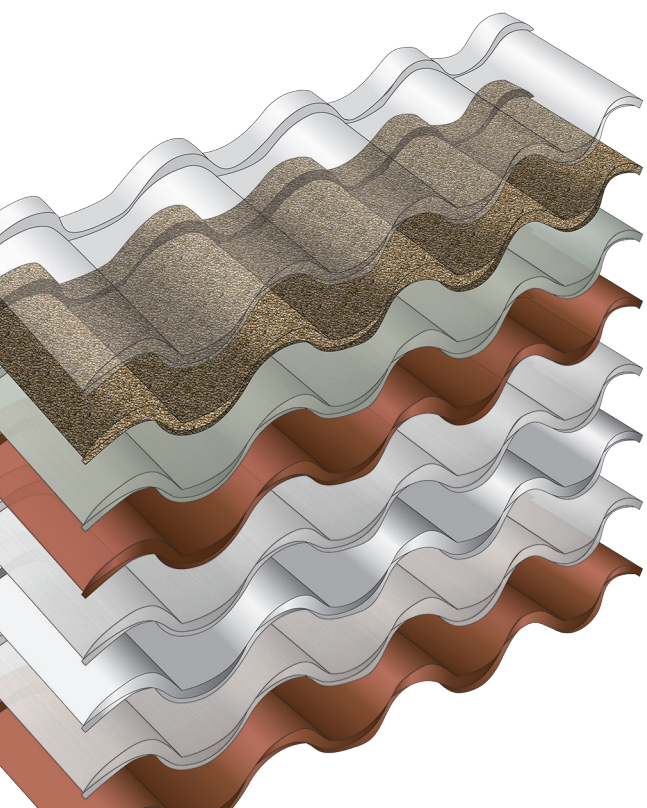

DECRA[®]
METAL ROOFING

DECRA Villa Tile

Capri Clay

BEAUTY THAT CAPTIVATES.
STRENGTH THAT PROTECTS.

The **#1** Performing Roof to Protect Your Home.

ROOFING WITH STYLE AND SUBSTANCE

A perfect blend of over 60 years of research and practical experience, DECRA's product lines offer the ultimate in style, performance and engineering design. You'll be the absolute envy of your neighborhood.

ENGINEERED TO PROTECT

The strength and durability of a DECRA roof is combined with the versatile good looks of a tile, shake or shingle style, all aimed at providing the optimal roof solution. DECRA panels have a unique interlocking design to withstand high winds while adding shear strength.

Capri Clay

DECRA Villa Tile

Rustico Clay

DECRA Villa Tile

Venetian Gold

DECRA VILLA TILE

Classic Elegance of Old Barrel Tile

A unique and premium offering, DECRA Villa Tile features the classic beauty, elegance and architectural detail of an old-world Italian tile. Durable, lightweight and a true barrel tile, Villa Tile outclasses the competition. It's an excellent alternative to clay and concrete tiles, which crack easily and are vulnerable to hail and storm debris impact.

GRANITE GREY

WEATHERED TIMBER

SHADOWOOD

WOODLAND GREEN*

*Please note these colors are MTO (made to order) and production times may be extended.

PRODUCT COMPARISON

Traditional roofs are temporary when compared to DECRA.