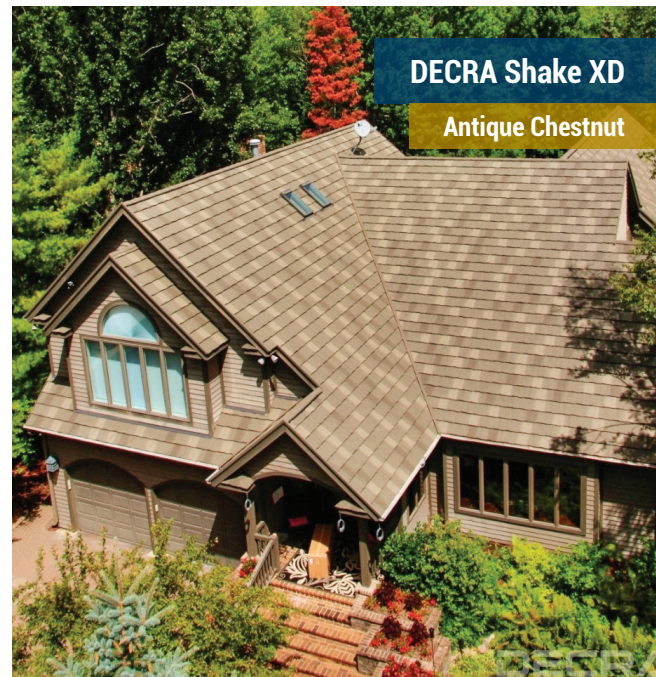

DECRA SHAKE XD®

Classic Beauty of Hand-Split Wood Shake

DECRA Shake XD, emulating the classic beauty and architectural detail of a rustic, hand-split wood shake, has a unique hidden fastening system and is installed direct-to-deck.

*Please note these colors are MTO (made to order) and production times may be extended.