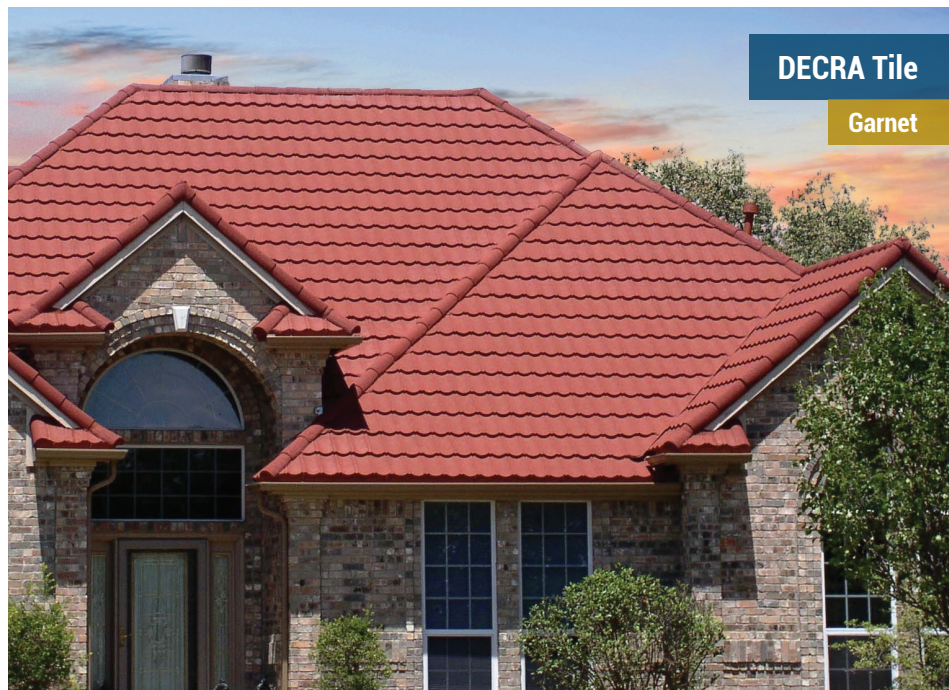

DECRA Tile

Garnet