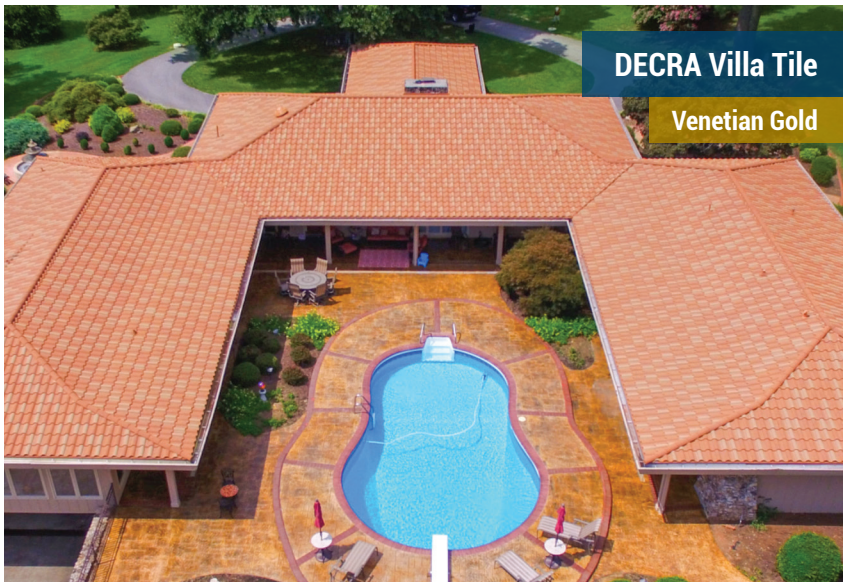

Capri Clay

DECRA Villa Tile

Rustico Clay

DECRA Villa Tile

Venetian Gold

DECRA VILLA TILE

Classic Elegance of Old Barrel Tile

A unique and premium offering, DECRA Villa Tile features the classic beauty, elegance and architectural detail of an old-world Italian tile. Durable, lightweight and a true barrel tile, Villa Tile outclasses the competition. It's an excellent alternative to clay and concrete tiles, which crack easily and are vulnerable to hail and storm debris impact.