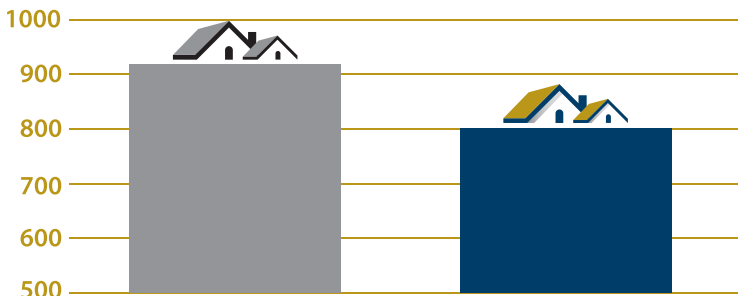

A DECRA roof is durable, freeze-thaw resistant, and will offer richness and beauty to enhance your home. For style and protection, DECRA is the obvious choice.

BENEFIT FROM ABOVE SHEATHING VENTILATION (ASV): DECRA Metal Roofing panels create an airspace between the panel and the roof deck thereby mitigating the amount of heat transferred into the structure so it remains cooler in the summer and reduces ice damming in the winter.

COOL ROOFING — LITERALLY

A DECRA family lowered its kilowatt use by 15%, simply by installing a DECRA Villa Tile roofing system.

ENERGY SAVED BY SWITCHING FROM CONCRETE TILE TO DECRA VILLA TILE

Average Kilowatt Hour (kWh)